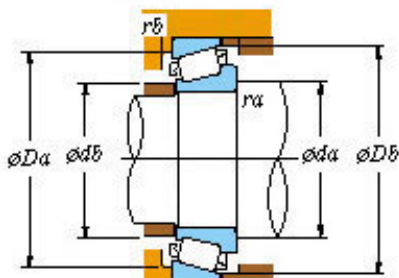

■ Mounting dimensions

Lm11949/10 Bearing 2D drawings and 3D CAD models

Koyo Roller Bearing Lm11949/10 Lm11749/10  
L44649/10 11749/10 11949/10 44649/10 69349/10  
12649/10 L68149/10 Koyo Wheel Bearing for KIA  
Pride

Bearing No. Lm11949/10

Bearing No.	LM11949/10
d	19.05
D	45.237
T	15.494
B	16.637
r(min)	1.2
r1(min)	1.2
Cr	36.8
C0r	30.1
Cu	4.25
Grease lub.	9400
Oil lub.	13000
C	12.065
a	10.0 mm
da	25.0
db	23.5
Da	39.5
Db	41.5
ra(max)	1.2
rb(max)	1.2
e	0.30
Y1	2.00
Y0	1.10
(Refer.)Mass(kg)	0.124