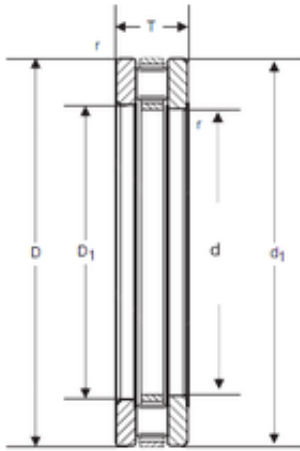

NTN DRIVESHAFT ANDERLU, INC.

SIGMA 81128 thrust roller bearings

Bearing No. 81128

Size	140x180x31 mm
Bore Diameter	140 mm
Outer Diameter	180 mm
Width	31 mm
d	140 mm
D	180 mm
T	31 mm
d1	178 mm
D1	142 mm

81128 Bearing 2D drawings and 3D CAD models