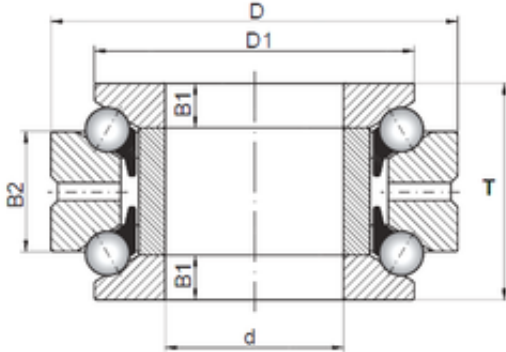

## ISO 234464 thrust ball bearings

Bearing No. 234464

|                |                |
|----------------|----------------|
| Size           | 320x480x190 mm |
| Bore Diameter  | 320 mm         |
| Outer Diameter | 480 mm         |
| Width          | 190 mm         |
| d              | 320 mm         |
| D              | 480 mm         |
| T              | 190 mm         |
| B1             | 47,5 mm        |
| B2             | 95 mm          |
| D1             | 426 mm         |

234464 Bearing 2D drawings and 3D CAD models