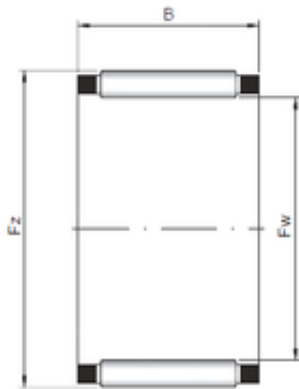

## ISO K75X83X25 needle roller bearings

Bearing No. K75X83X25

Size	75x83x25 mm
Bore Diameter	75 mm
Outer Diameter	83 mm
Width	25 mm
Fw	75 mm
Ew	83 mm
B	25 mm

K75X83X25 Bearing 2D drawings and 3D CAD models